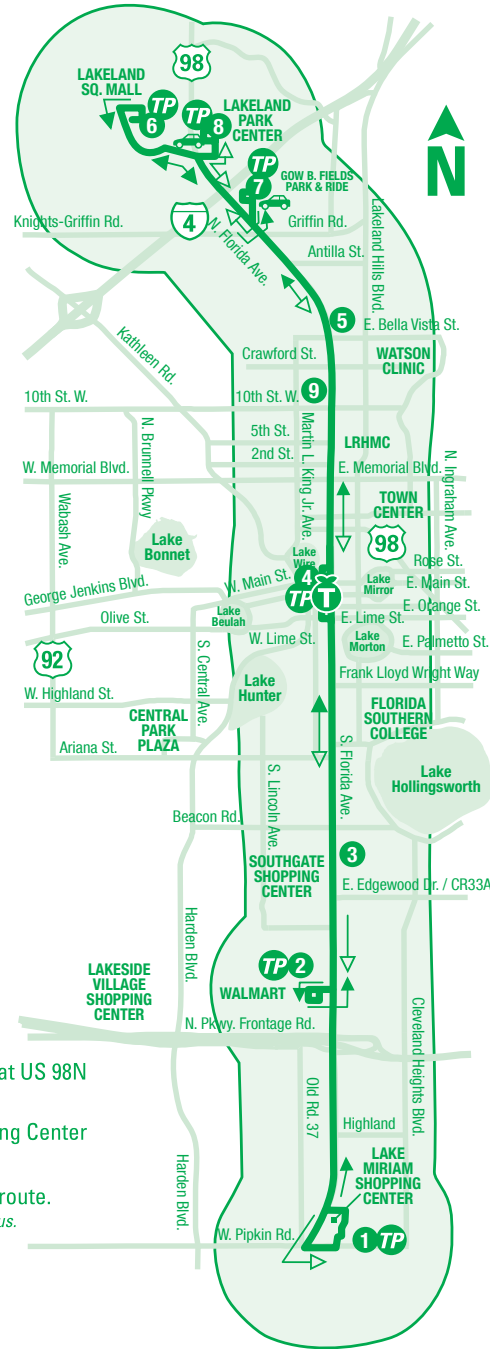

Coming Soon

CALL Llame
855-POLKBUS
(765-5287)

www.RideCitrus.com

FLORIDA AVENUE CORRIDOR

EFFECTIVE, AUGUST 28, 2017
EFFECTIVO AGOSTO 28, 2017

TRANSFER POINTS PUNTOS DE TRANSFERENCIA

- Lakeland Downtown Terminal:** Rt 3, 10, 12, 14, 15, 22XL, 45, 46 and 58 Weekdays. Rt 12 Saturdays.
- Lake Miriam Shopping Center:** Rt 33 Weekdays.
- Walmart at Imperial Blvd.:** Rt 14 Weekdays.
- Gow B. Fields Park & Ride at US 98N:** Rt 47 and 61 Weekdays. Megabus
- Lakeland Square Mall (between Macys & JC Penney) Westside:** Rt 15, 47 and 61 Weekdays.
- Lakeland Park Center:** Rt 47 and 61 Weekdays.

➔ From Lake Miriam Shopping Center to Gow B. Fields Park & Ride at US 98N
Desde Lake Miriam Shopping Center hacia Gow B. Fields Park & Ride en US 98N

➔ From Gow B. Fields Park & Ride at US 98N to Lake Miriam Shopping Center
Desde Gow B. Fields Park & Ride en US 98N hacia Lake Miriam Shopping Center

■ SATURDAYS ONLY, ADA comparable service ¾ mile from the bus route.
SÁBADO SOLAMENTE, Servicio comparable ADA ¾ de milla desde la ruta de autobus.

1	2	3	4	4	5	6	7	7	8	9	4	4	3	2	1
Depart Lake Miriam Shopping Center	Walmart at Imperial Blvd.	Southgate Shopping Center	Arrive Lakeland Downtown Terminal	Depart Lakeland Downtown Terminal	N. Florida Ave. & E. Bella Vista St.	Lakeland Square Mall	Arrive Gow B. Fields Park & Ride at US 98N	Depart Gow B. Fields Park & Ride at US 98N	Lakeland Park Center	N. Florida Ave. and W. 14th St.	Arrive Lakeland Downtown Terminal	Depart Lakeland Downtown Terminal	Southgate Shopping Center	Walmart at S. Florida Ave.	Arrive Lake Miriam Shopping Center