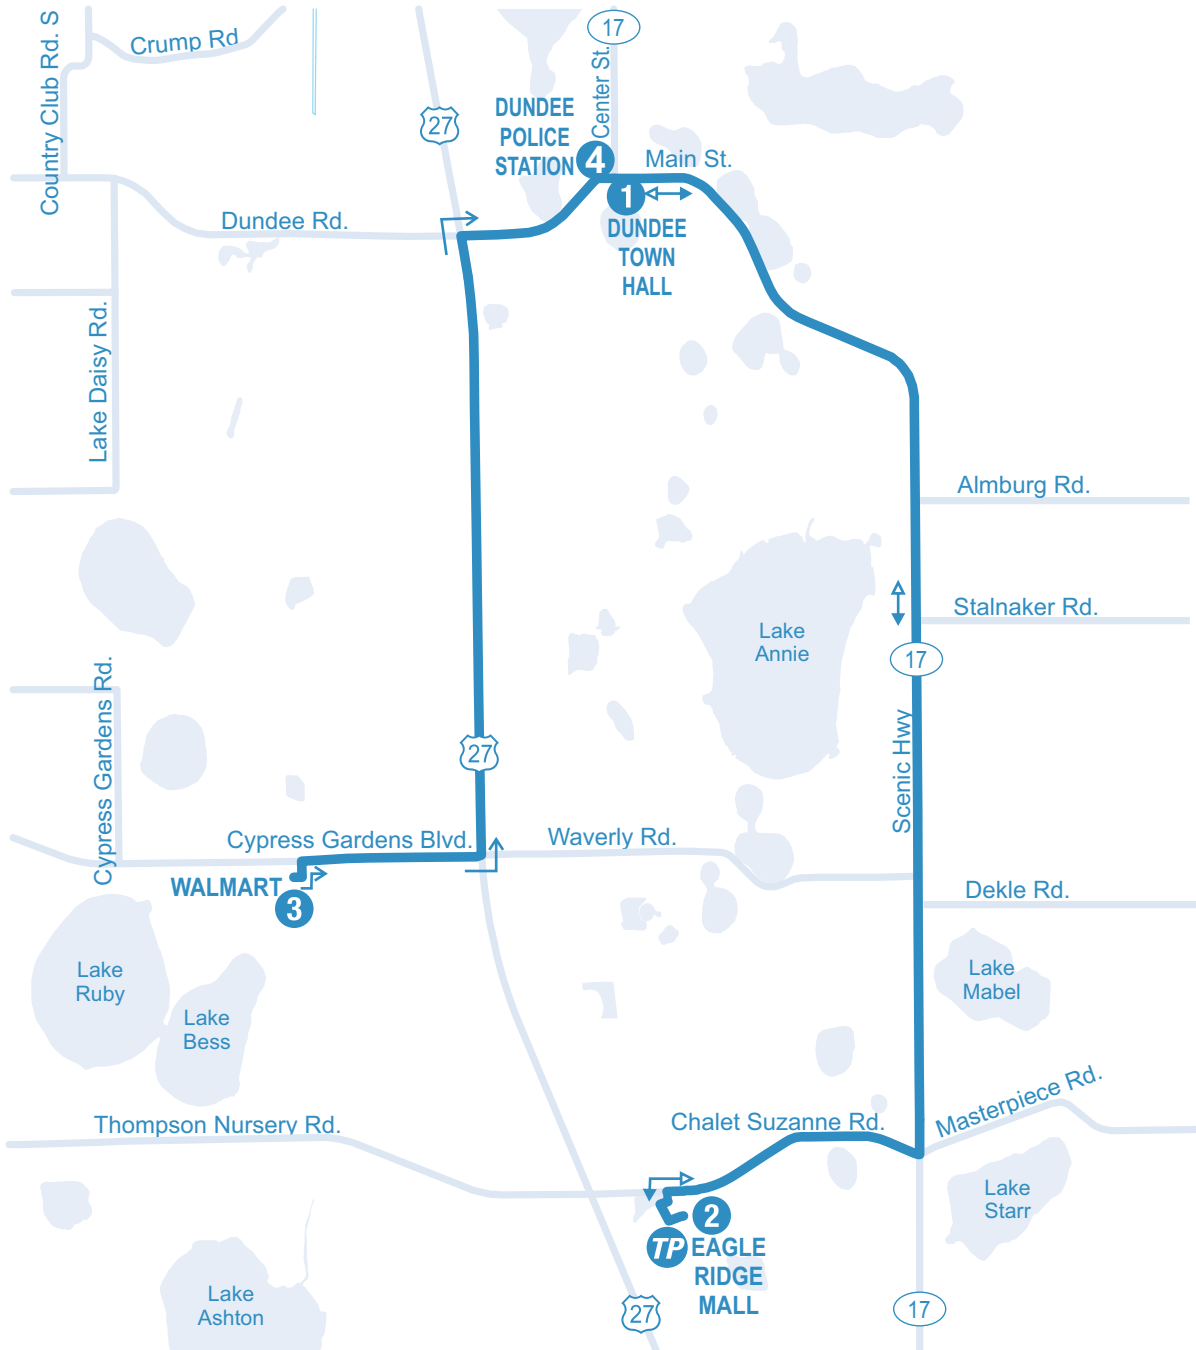

27X

DUNDEE / EAGLE RIDGE MALL

Monday, October 2, 2017

WEEKDAYS	SOUTHBOUND		NORTHBOUND		
	1	2	2	3	4
Depart Dundee Town Hall	6:00	6:15	---	---	---
Arrive Eagle Ridge Mall	11:00	11:15	11:15	---	11:30
Depart Eagle Ridge Mall			---	6:55	7:05
Walmart Super Center					
Arrive Dundee Police Station					

TP Transfer Points

TRANSFER POINTS PUNTOS DE TRANSFERENCIA
Eagle Ridge Mall: Rt 30 and RT 35

- ➔ From Dundee to Eagle Ridge Mall
Desde Dundee hacia Eagle Ridge Mall
- ➔ From Eagle Ridge Mall to Dundee
Desde Eagle Ridge Mall hacia Dundee
- ➔ From Walmart Super Center to Dundee
Desde Walmart Super Center hacia Dundee