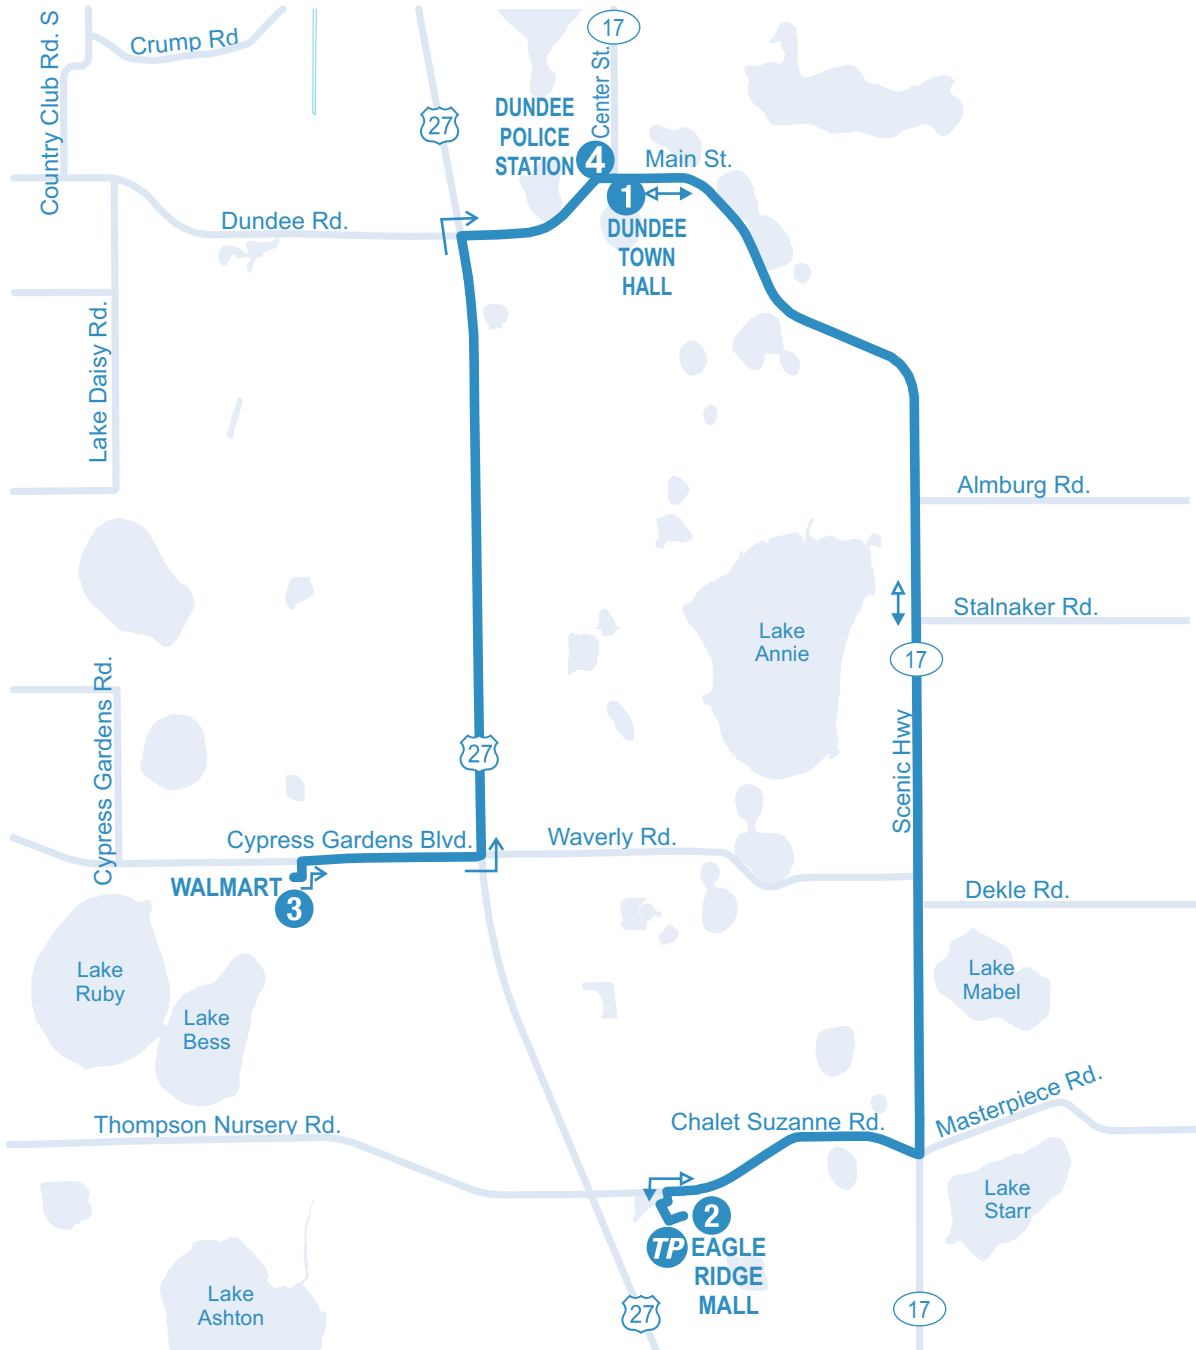

# 27X

## DUNDEE / EAGLE RIDGE MALL

Thursday, October 26, 2017

WEEKDAYS	SOUTHBOUND		NORTHBOUND		
	1	2	2	3	4
Depart Dundee Town Hall	6:00	6:15	---	---	---
Arrive Eagle Ridge Mall	11:20	11:35	11:35	---	11:50
Depart Eagle Ridge Mall			---	6:55	7:05
Walmart Super Center					
Arrive Dundee Police Station					

**TP** Transfer Points

**TRANSFER POINTS PUNTOS DE TRANSFERENCIA**  
**Eagle Ridge Mall:** Rt 30 and RT 35

- ➔ From Dundee to Eagle Ridge Mall  
*Desde Dundee hacia Eagle Ridge Mall*
- ➔ From Eagle Ridge Mall to Dundee  
*Desde Eagle Ridge Mall hacia Dundee*
- ➔ From Walmart Super Center to Dundee  
*Desde Walmart Super Center hacia Dundee*